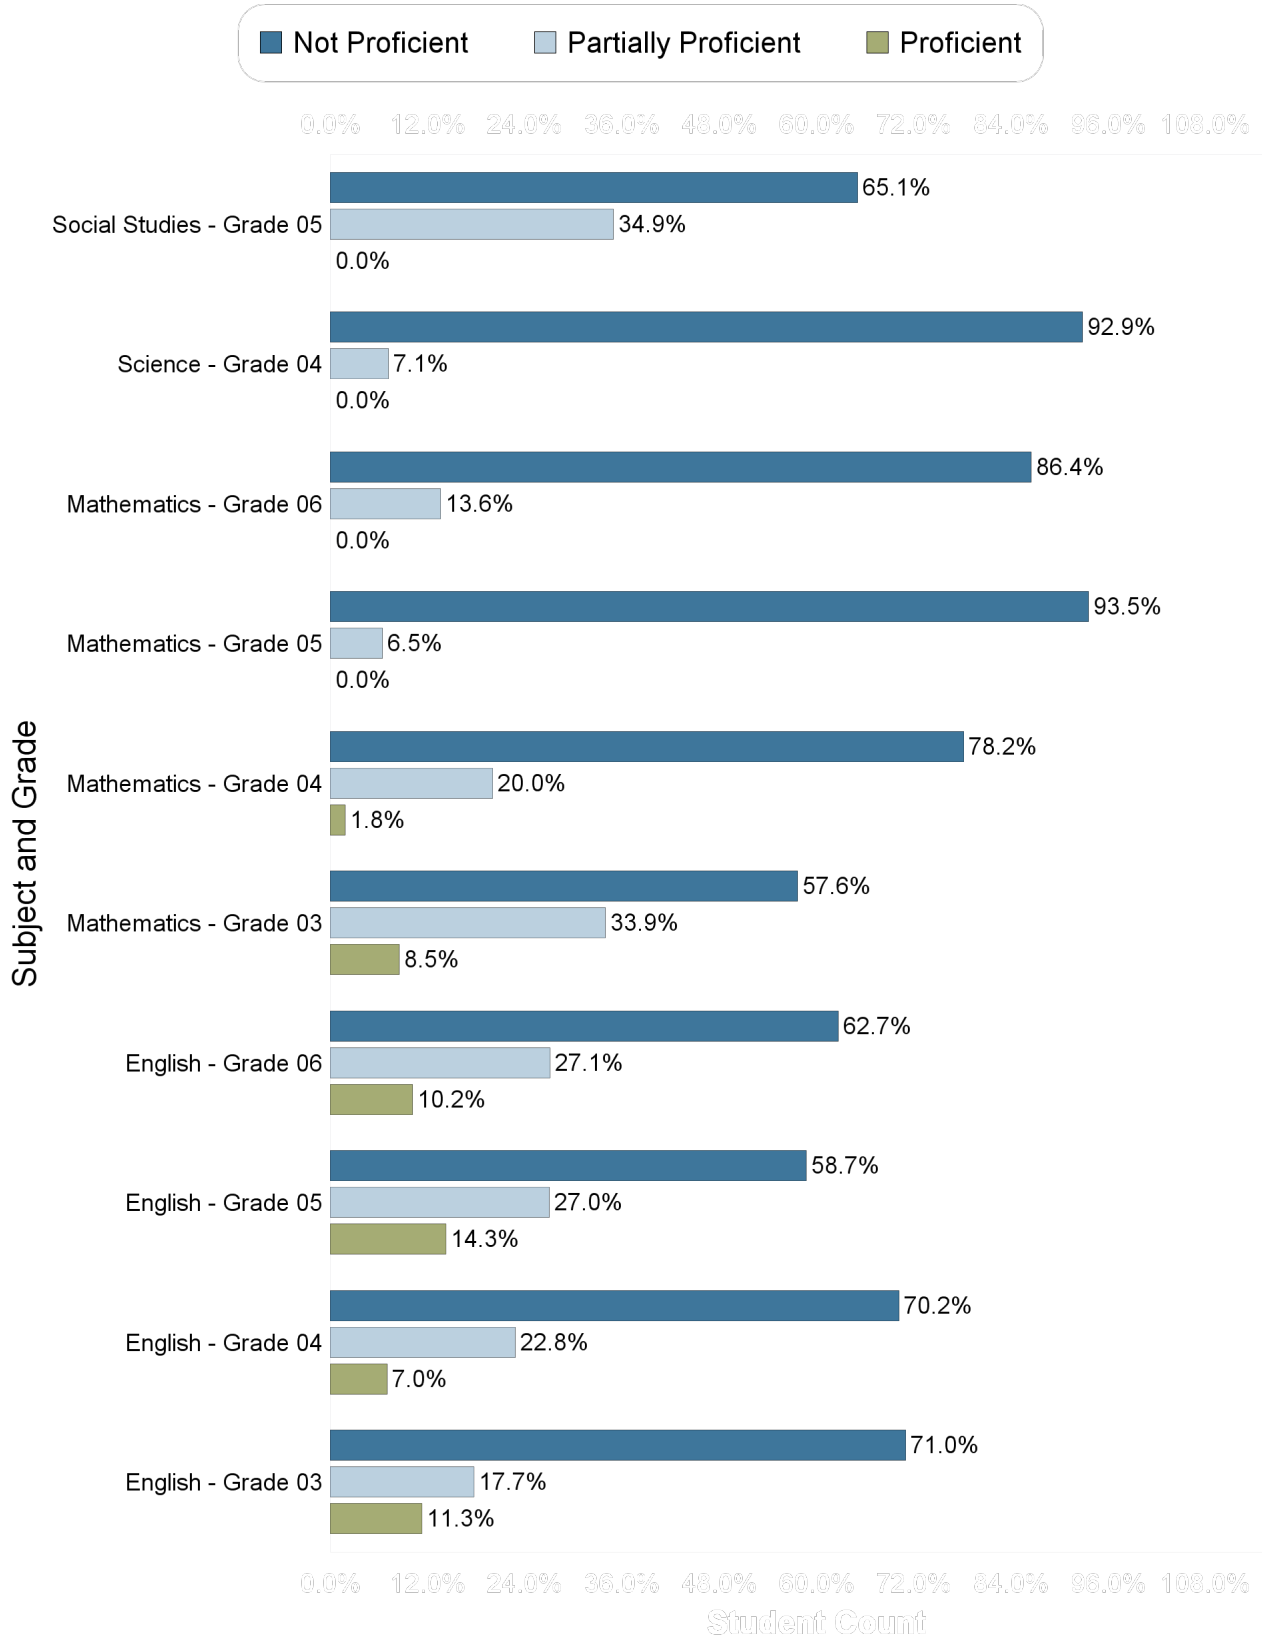

Schulze Elementary-Middle School

M-Step 2016-17 Proficiency

Schulze Elementary-Middle School

NWEA MAP Spring 2017 - Average RIT Score

National Norm 

Schulze Elementary-Middle School

Percentage of Student Meeting Growth Expectation Targets