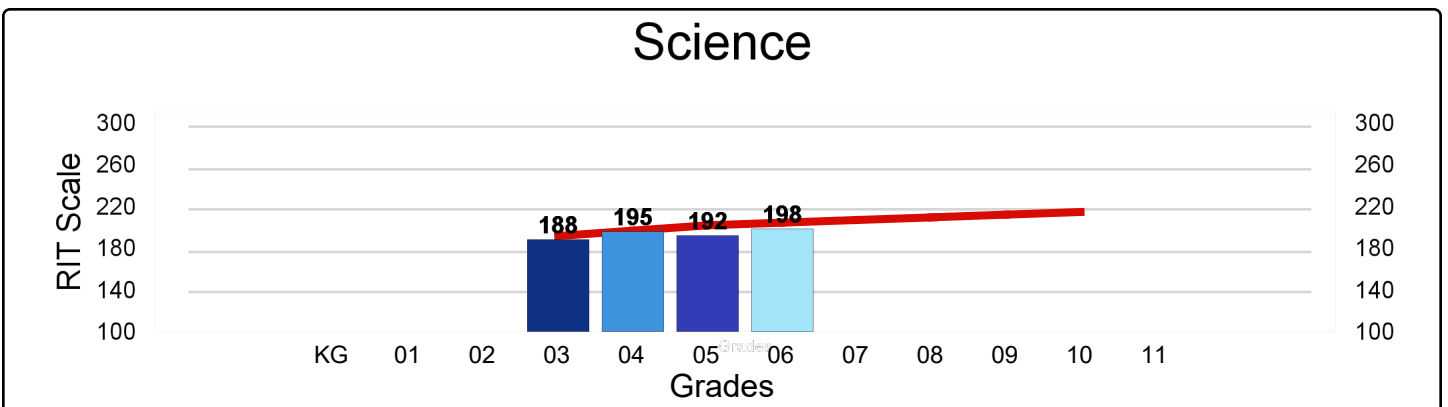

Schulze Elementary-Middle School

M-Step 2016-17 Proficiency

Schulze Elementary-Middle School

NWEA MAP Spring 2017 - Average RIT Score

National Norm 

Schulze Elementary-Middle School

Percentage of Student Meeting Growth Expectation Targets