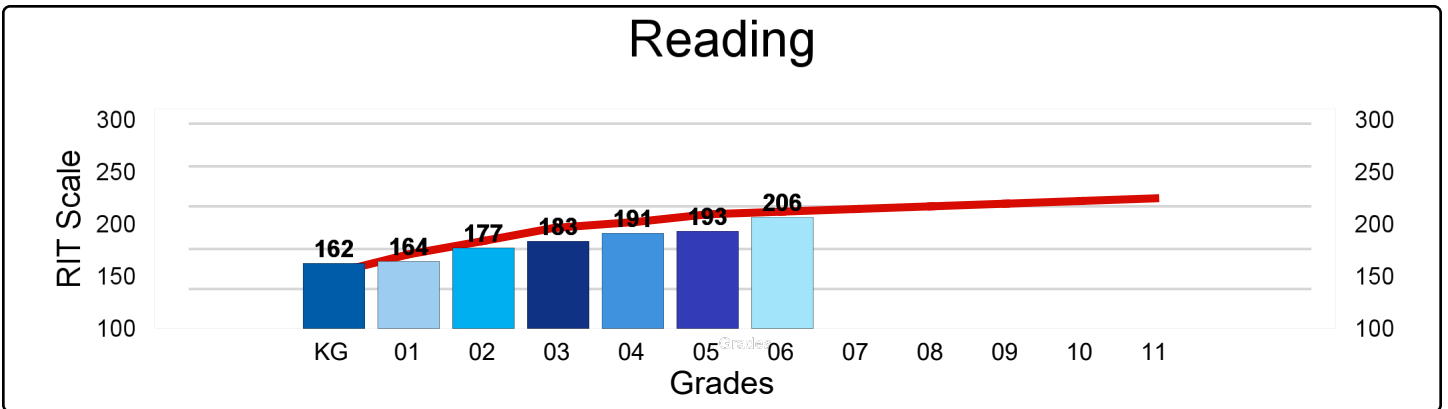

Schulze Elementary-Middle School

M-Step 2016-17 Proficiency

Schulze Elementary-Middle School

NWEA MAP Spring 2017 - Average RIT Score

National Norm 

Schulze Elementary-Middle School

Percentage of Student Meeting Growth Expectation Targets