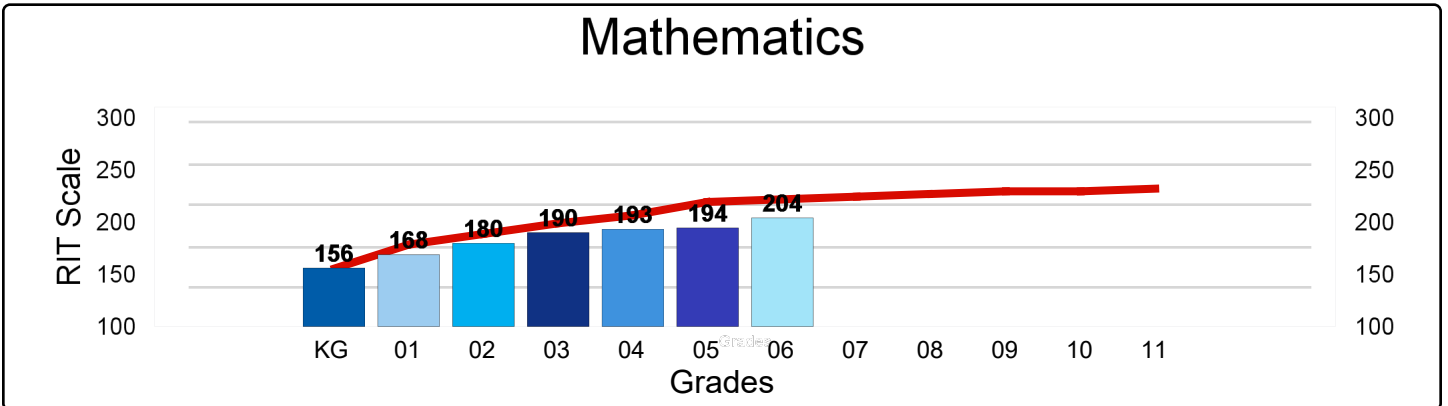

Schulze Elementary-Middle School

M-Step 2016-17 Proficiency

Schulze Elementary-Middle School

NWEA MAP Spring 2017 - Average RIT Score

National Norm 

Schulze Elementary-Middle School

Percentage of Student Meeting Growth Expectation Targets