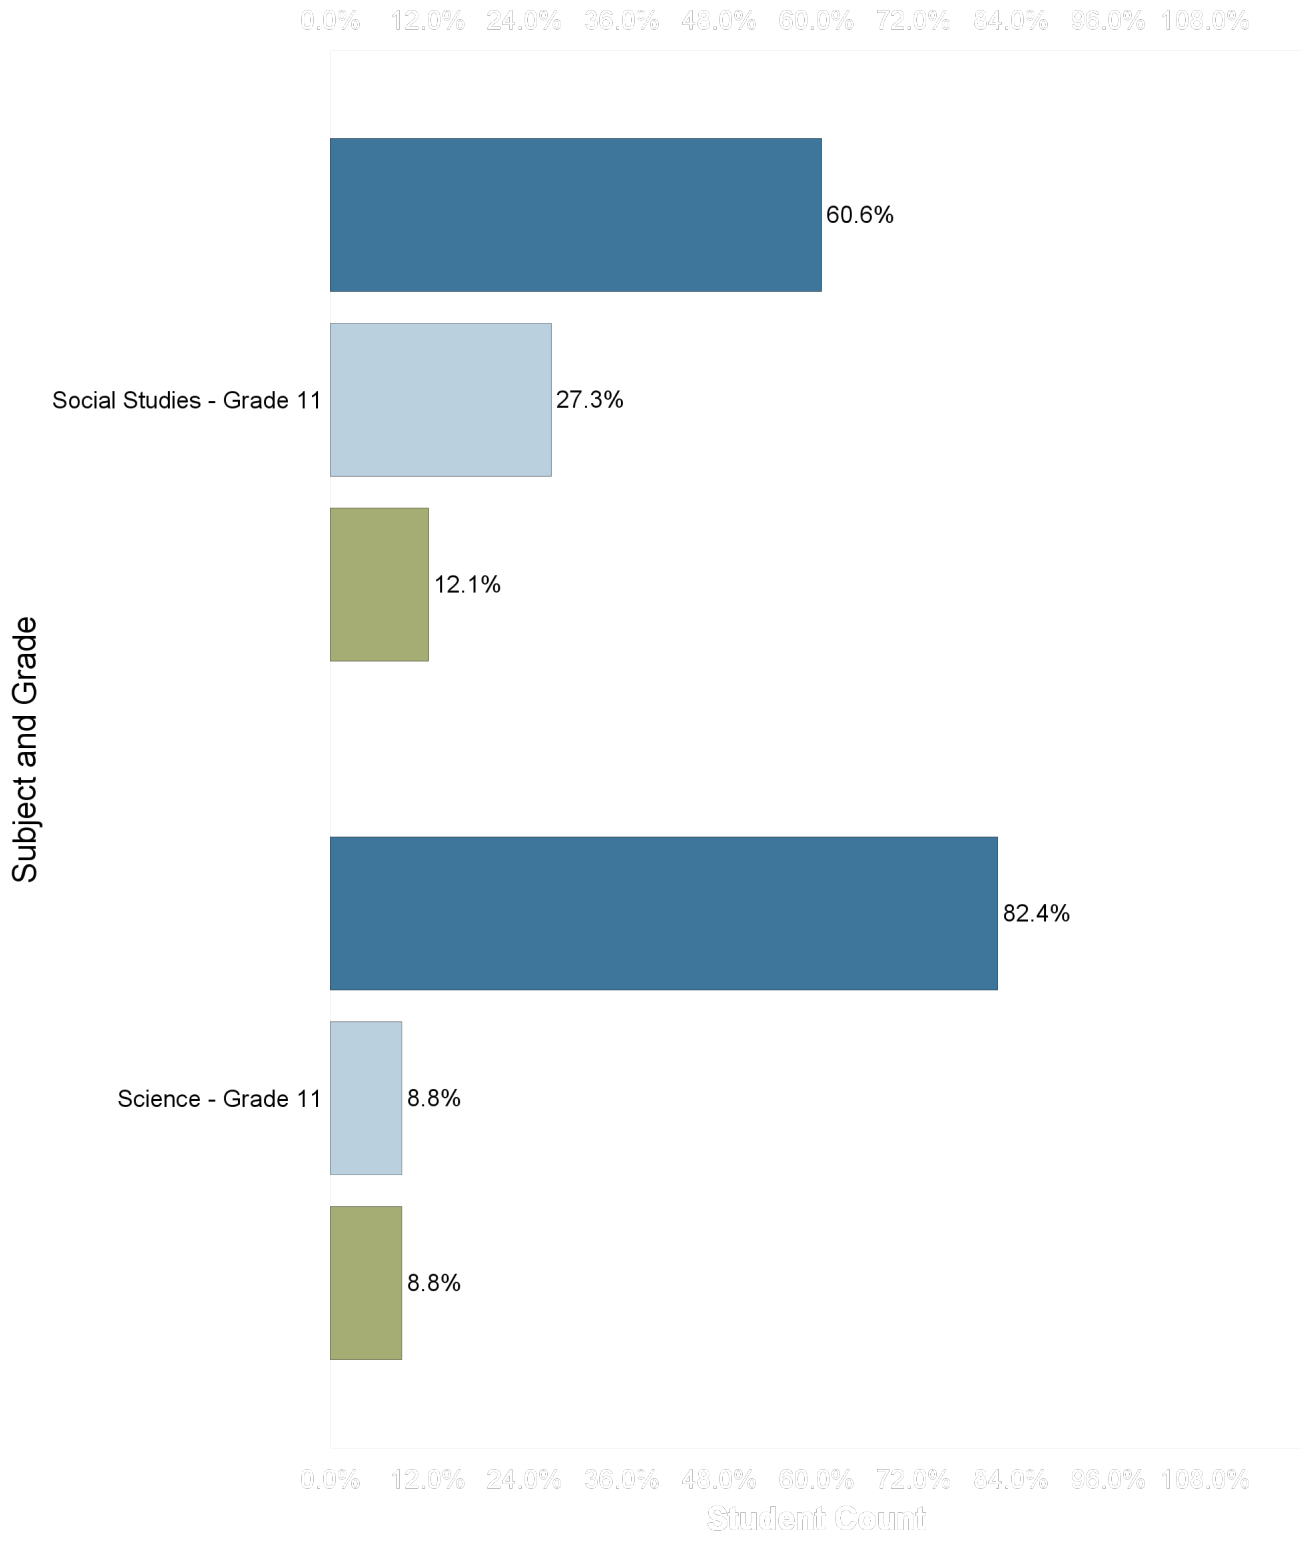

Davis Aerospace High School

SAT 11

PSAT 10

PSAT 9

Davis Aerospace High School

M-Step 2016-17 Proficiency

Davis Aerospace High School

NWEA MAP Spring 2017 - Average RIT Score