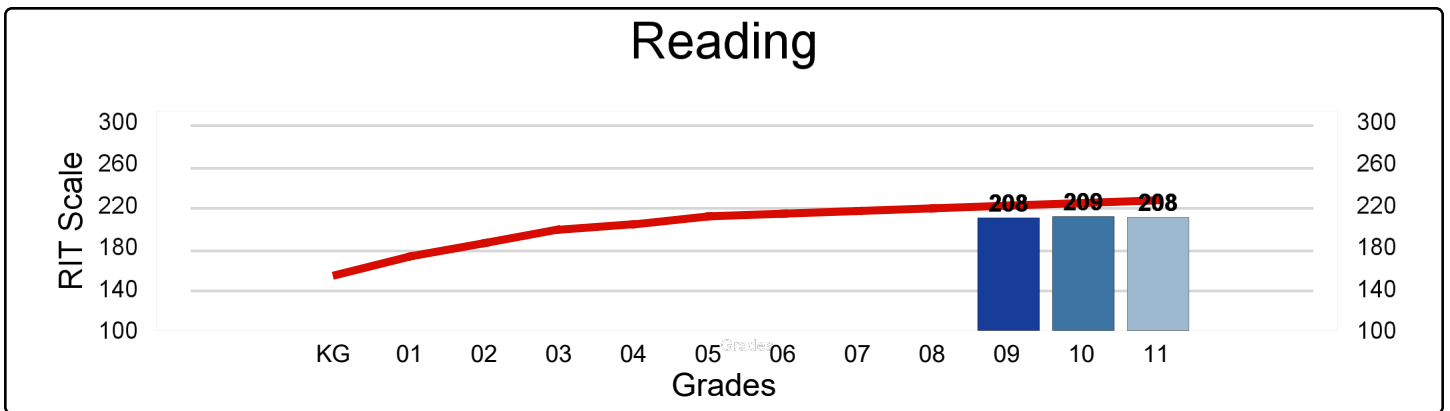

Davis Aerospace High School

SAT 11

PSAT 10

PSAT 9

Davis Aerospace High School

M-Step 2016-17 Proficiency

Davis Aerospace High School

NWEA MAP Spring 2017 - Average RIT Score

National Norm 

Davis Aerospace High School

Percentage of Student Meeting Growth Expectation Targets