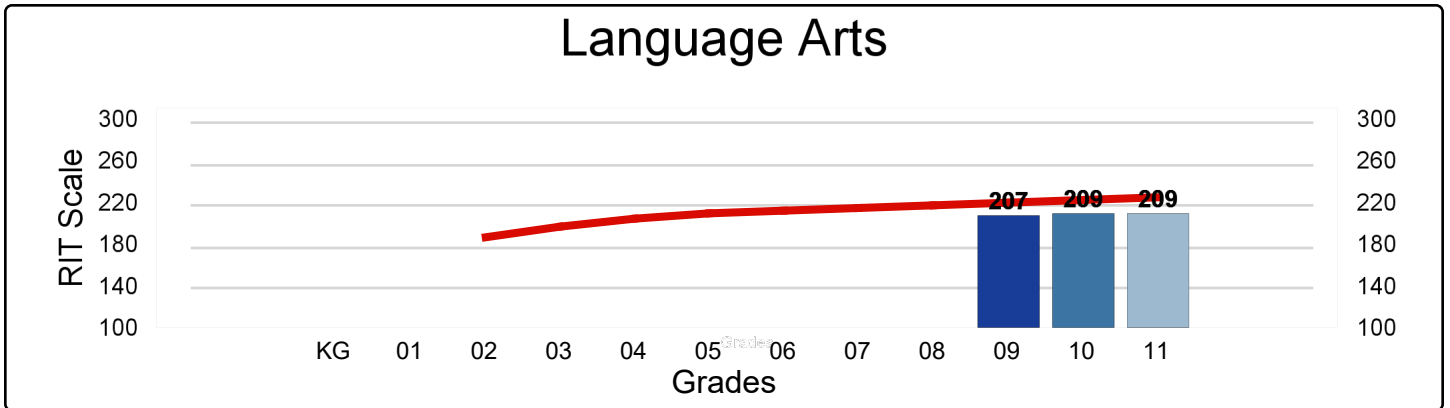

Davis Aerospace High School

SAT 11

PSAT 10

PSAT 9

Davis Aerospace High School

M-Step 2016-17 Proficiency

Davis Aerospace High School

NWEA MAP Spring 2017 - Average RIT Score

National Norm 

Davis Aerospace High School

Percentage of Student Meeting Growth Expectation Targets