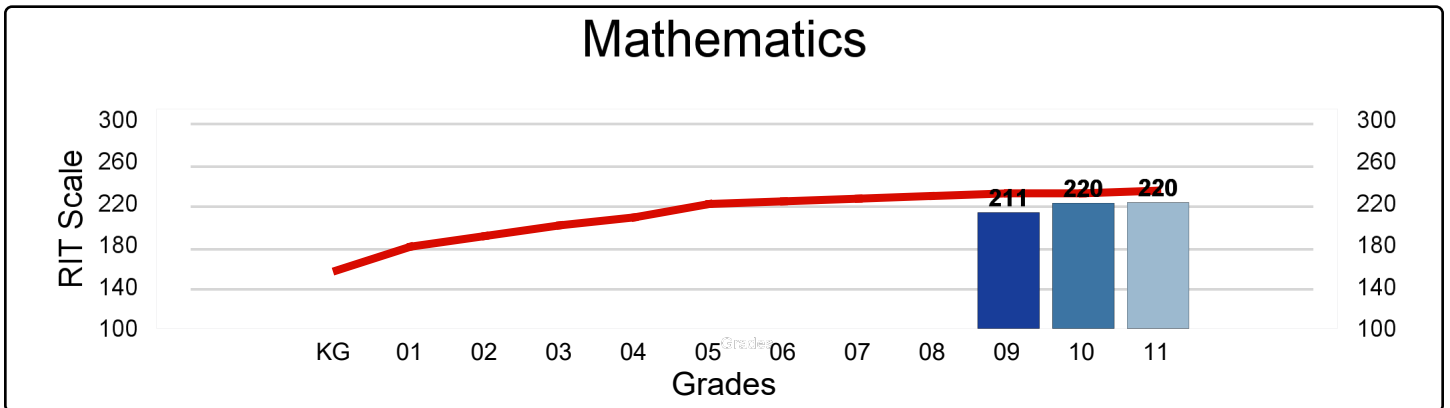

Davis Aerospace High School

SAT 11

PSAT 10

PSAT 9

Davis Aerospace High School

M-Step 2016-17 Proficiency

Davis Aerospace High School

NWEA MAP Spring 2017 - Average RIT Score

National Norm 

Davis Aerospace High School

Percentage of Student Meeting Growth Expectation Targets