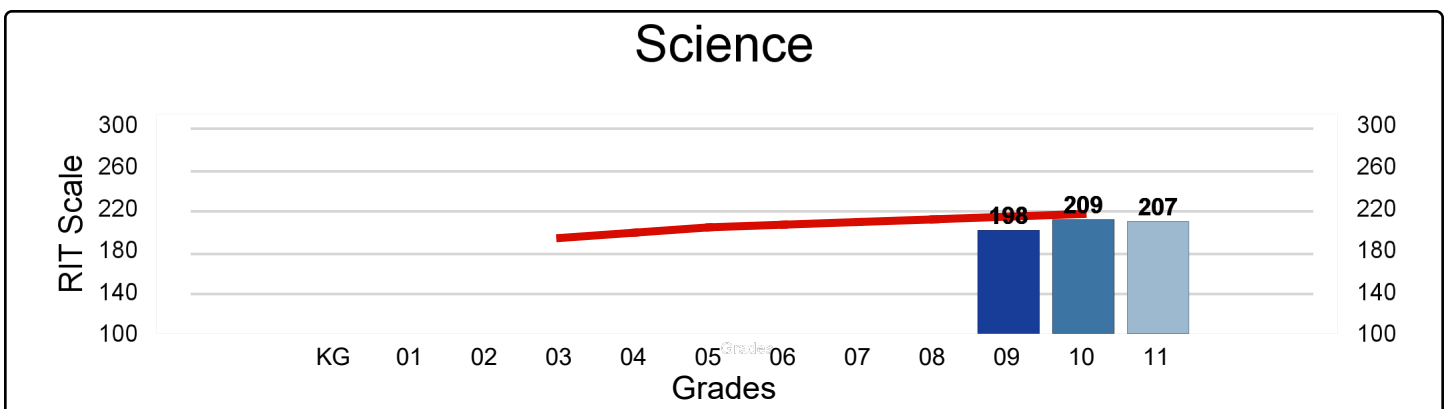

Davis Aerospace High School

NWEA MAP Spring 2017 - Average RIT Score

National Norm